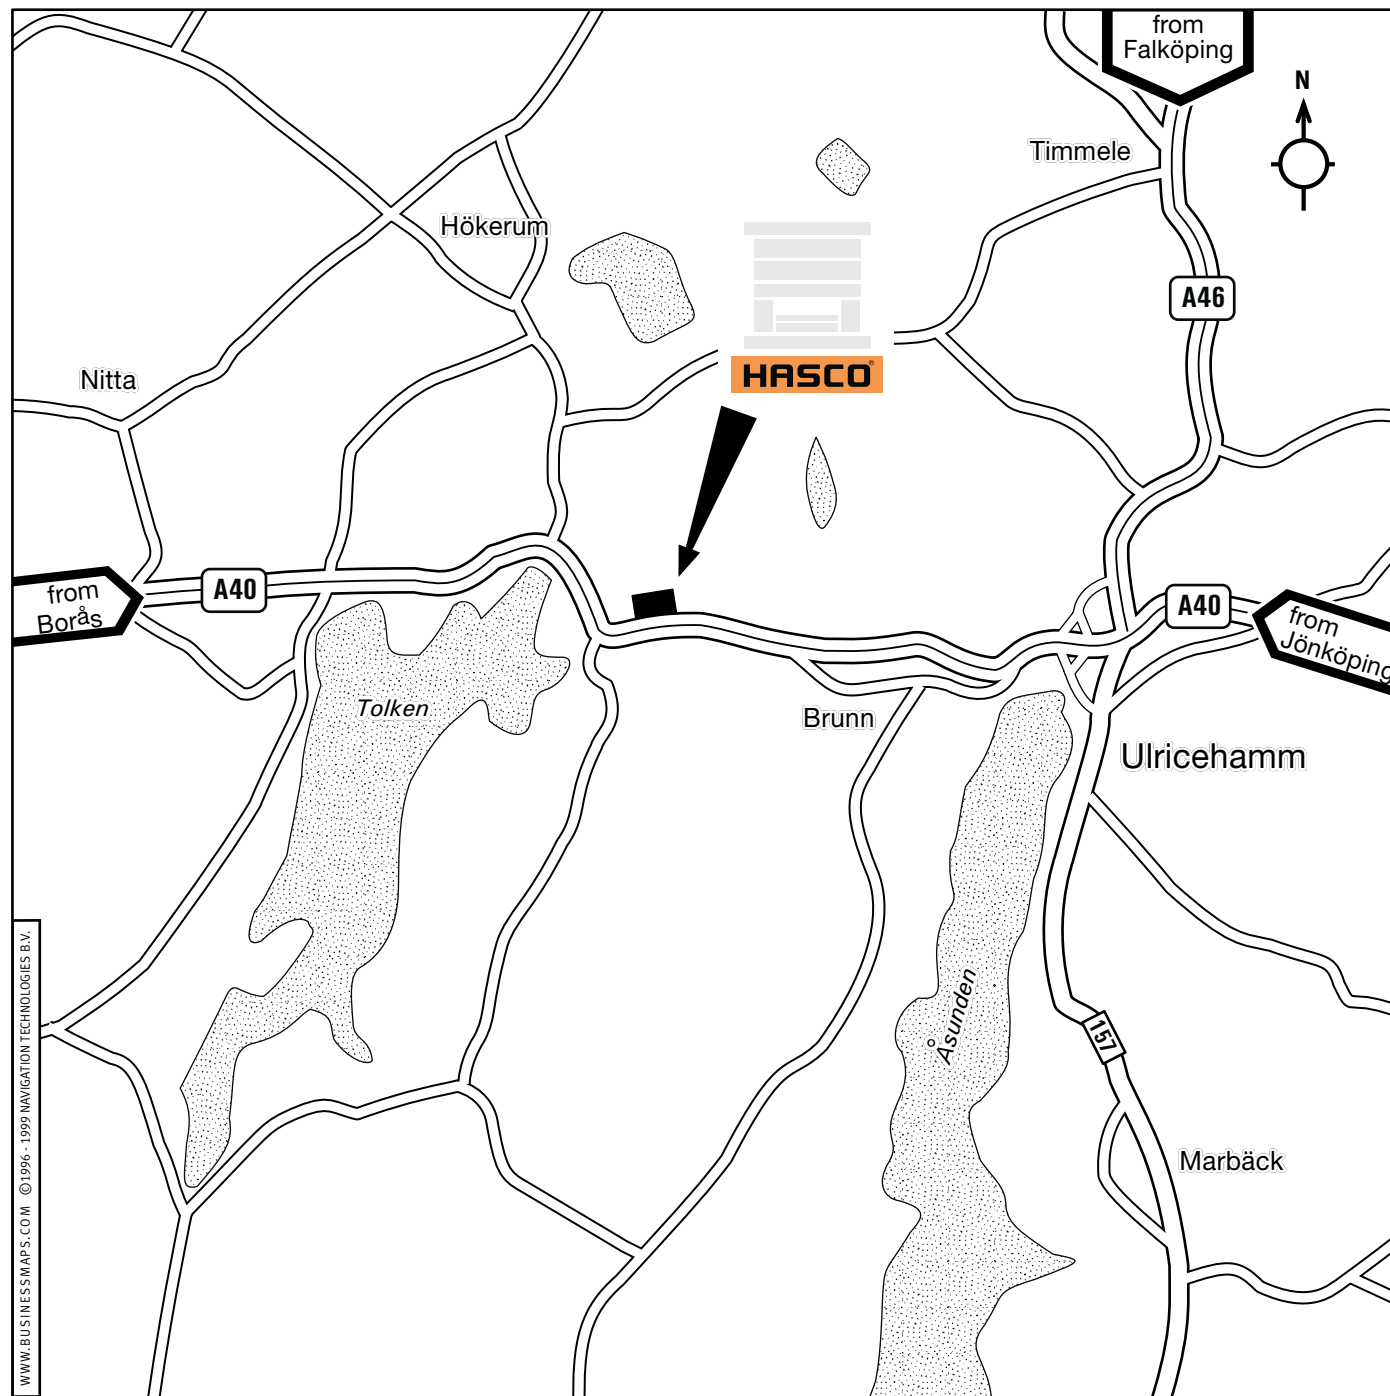

From the A40 Borås

Follow the signs for the A40 towards Ulricehamn.
You will find Hasco shortly after the exit towards Hökerum .

From the A40 Jönköping

Follow the signs for the A40 towards Borås.
You will find Hasco shortly before the exit towards Hökerum .

From the A46 Falköping

Follow the signs for the A46 towards Ulricehamn.
Exit to join the A40 towards Borås.
You will find Hasco shortly before the exit towards Hökerum .

WWW.BUSINESSMAPS.COM ©1996-1999 NAVIGATION TECHNOLOGIES B.V.